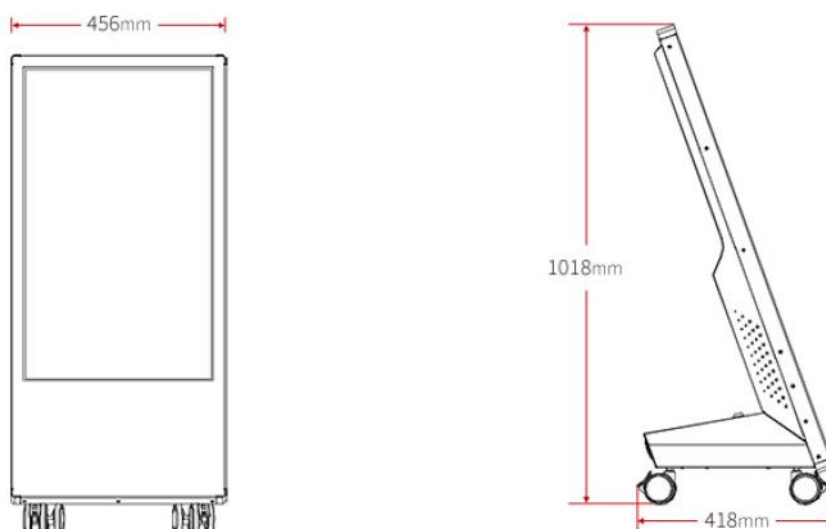

# Front & Back View

WiFi Antenna

32" IPS Screen  
w/Protection  
Glass

Tilted Display  
for Easy  
Viewing

Ventilations

Speakers x2

High quality  
Silent-Wheels  
w/Lock

Accessible  
Power Switch

# Dimensions & Specifications

Items	Our Offerings
Enclosure	W456mm x H1018mm x D418mm  Quality Quiet Wheels with position stopper and protection to all floor surface
Monitor	32" IPS panel with 1080 (W) x 1920 (H) pixels, mounted in portrait orientation
Protection Glass	Protection Glass for easy cleaning and screen protection
Embedded PC	<ul style="list-style-type: none"> <li>• High Performance Intel <b>Core i5</b> (12<sup>th</sup> Gen)</li> <li>• 8G DDR4-3200 RAM</li> <li>• 512GB M.2 PCIe G4 SSD (1 spare slot)</li> <li>• Intel RJ-45 10/100/1000 Wired LAN</li> <li>• Intel <b>WiFi 6</b> AX201 AX+BlueTooth</li> <li>• 1 x HDMI 2.1 TMDS, 1 x DisplayPort 1.4</li> <li>• Line-out for headphone/microphone combo jack</li> <li>• <b>Free upgrade to Windows 11</b></li> <li>• Discrete Trusted Platform Module 2.0</li> <li>• EC Self-healing (Level 2)</li> <li>• Wake on LAN, BIOS schedule wake up and shutdown</li> </ul>
Android	<ul style="list-style-type: none"> <li>• Android Player built-in if not a Full-fledge PC</li> </ul>
Power Button	Single power switch for power up the kiosk, PC and Display.