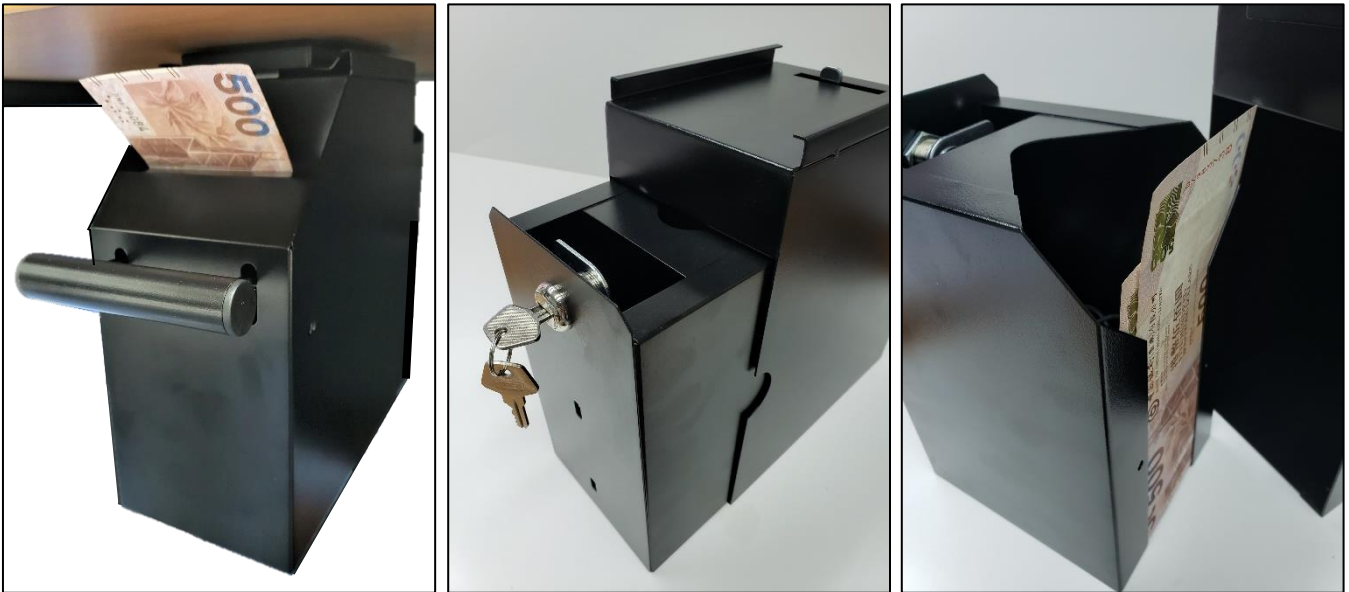

# iSAPPOS410S Cash Drawer

**Optional Lockable Cover**

## Specifications

Bill and Coin Slots	5-Bill and 8-Coin Slots with Metal Grippers (All Adjustable)
Media Slot	2 Media Slots for Cheques and Big Denomination Bills
Security Lock	Three Positions Lock (Locked, Auto, Open)
Interface	RJ11
Input Voltage	12 - 24V DC
Tray Support	Durable Roller (Able to eject the drawer with 6Kgs loading)
Sensor	Open/Close Sensor to better detect fraudulence
Dimension (in mm)	410 (W) x 420 (D) x 100 (H) w/o rubber feet, 110 (H) w/rubber feet
Weight	7.15Kg (15.73lb)
Colour	Black Color Standard
<b>Lockable Tray Cover (Optional)</b>	<b>Metal Lock with Plastic Handle for 2-shift operations</b>

### Specifications

Security	Dual Locks (one to Lock the Safe under table and the other for the Bank notes Holder)
Dimension (in mm)	102 (W) x 190 (D) x 226 (H)
Weight	2.22kg
Color	Black